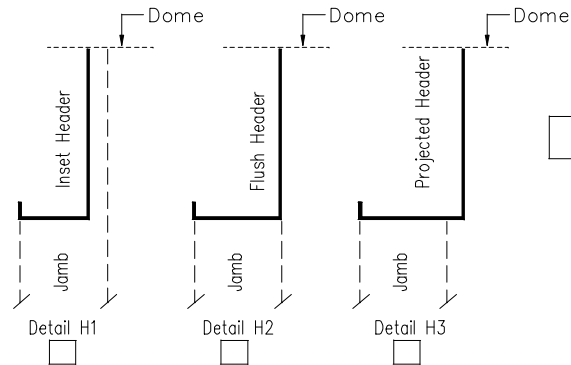

PLAN VIEW
Single Speed Center Opening

Projected Jamb Detail

CABCRAFT
INTERIORS, INC.
3700 Pennington Ave.
Baltimore, MD. 21226
Ph: 410-355-4050
Fx: 410-355-4051

Company Name:	Contact Person:
Contact Phone:	Contact Email:
Project Name:	Project Location:
Additional Notes:	
	SURVEY DATE
	SHEET 1 of 4