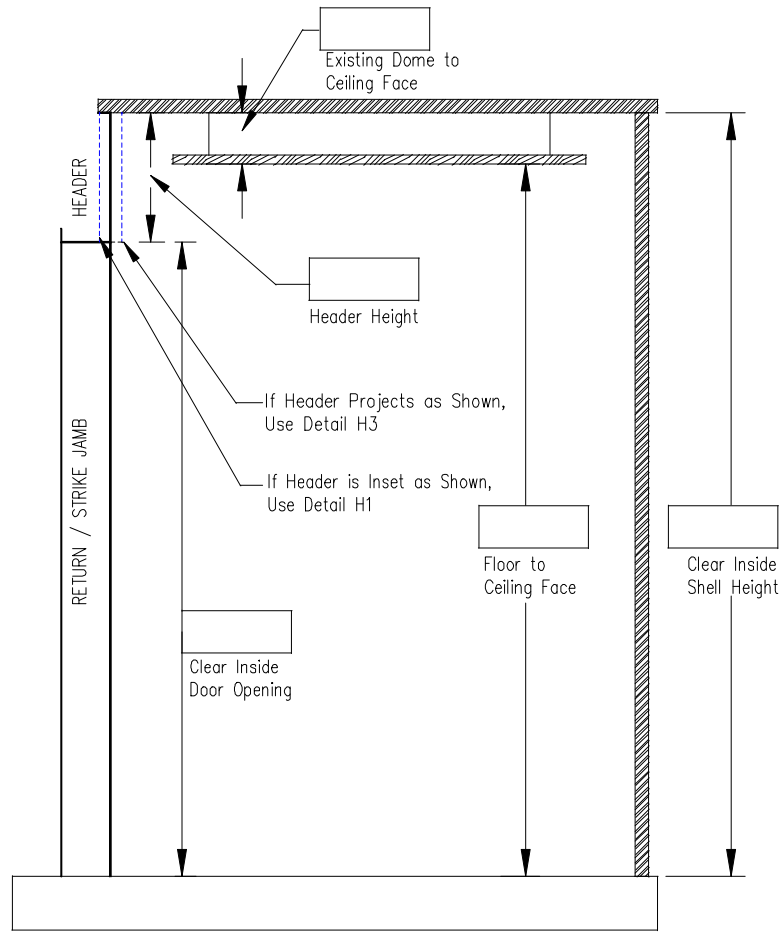

PLAN VIEW
Single Speed Center Opening

Projected Jamb Detail

CABCRAFT
INTERIORS, INC.
3700 Pennington Ave.
Baltimore, MD. 21226
Ph: 410-355-4050
Fx: 410-355-4051

Company Name:	Contact Person:
Contact Phone:	Contact Email:
Project Name:	Project Location:
Additional Notes:	
	SURVEY DATE
	SHEET 1 of 4