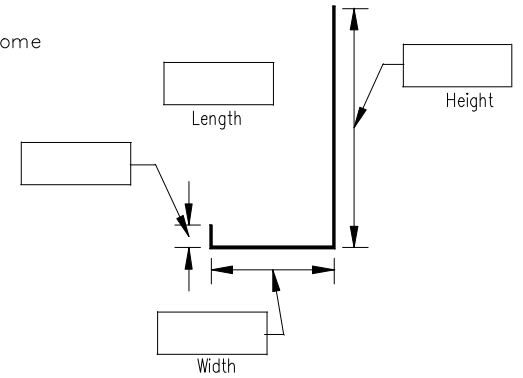

PLAN VIEW
Single Speed Center Opening

Projected Jamb Detail

CABCRAFT
INTERIORS, INC.
3700 Pennington Ave.
Baltimore, MD. 21226
Ph: 410-355-4050
Fx: 410-355-4051

Company Name:	Contact Person:
Contact Phone:	Contact Email:
Project Name:	Project Location:
Additional Notes:	
	SURVEY DATE
	SHEET 1 of 4