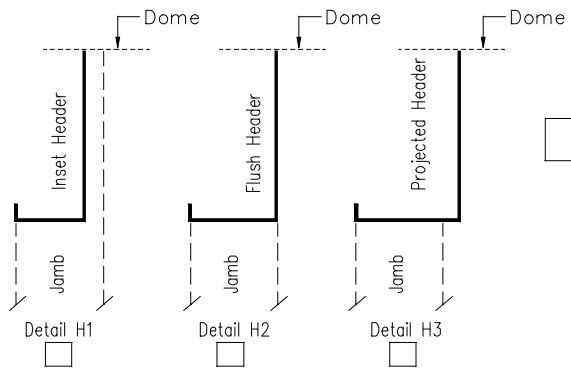

PLAN VIEW
Single Speed Side Slide
Left Hand Opening

CABCRAFT
INTERIORS, INC.
3700 Pennington Ave.
Baltimore, MD. 21226
Ph: 410-355-4050
Fx: 410-355-4051

Company Name:	Contact Person:
Contact Phone:	Contact Email:
Project Name:	Project Location:
Additional Notes:	