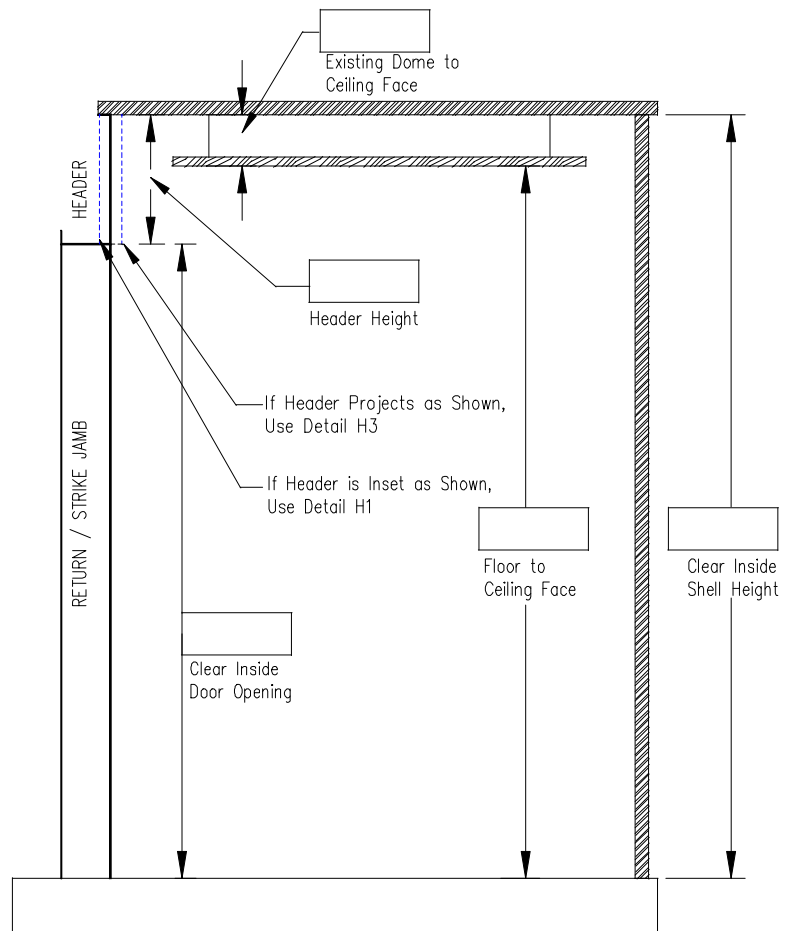

PLAN VIEW
Single Speed Side Slide
Left Hand Opening

CABCRAFT
INTERIORS, INC.
3700 Pennington Ave.
Baltimore, MD. 21226
Ph: 410-355-4050
Fx: 410-355-4051

Company Name:	Contact Person:
Contact Phone:	Contact Email:
Project Name:	Project Location:
Additional Notes:	