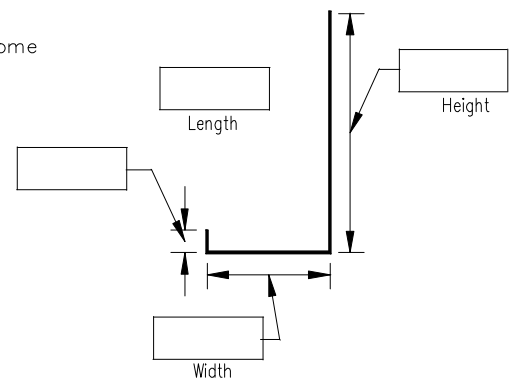

PLAN VIEW
Single Speed Side Slide
Left Hand Opening

CABCRAFT
INTERIORS, INC.
3700 Pennington Ave.
Baltimore, MD. 21226
Ph: 410-355-4050
Fx: 410-355-4051

Company Name:	Contact Person:
Contact Phone:	Contact Email:
Project Name:	Project Location:
Additional Notes:	